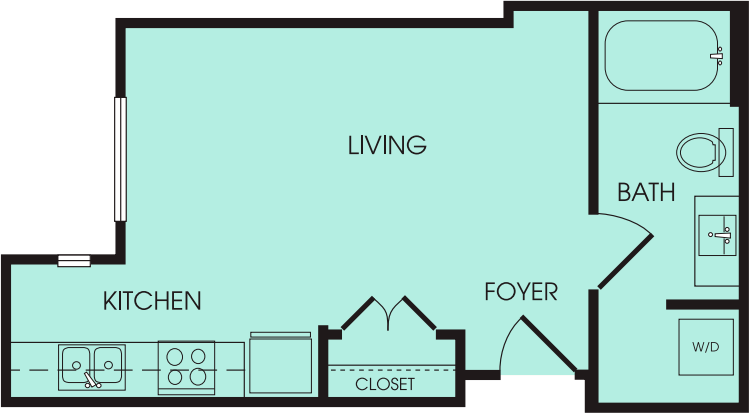

A5

STUDIO / ONE BATH 425-433 SF

C4

ONE BEDROOM / ONE BATH 522-562 SF