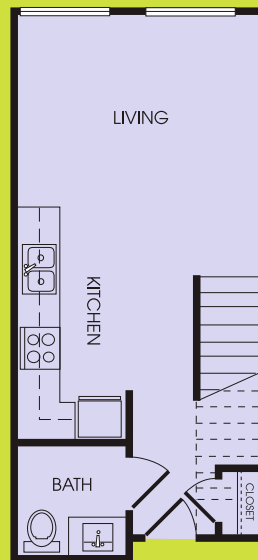

Gated Bike Storage

24-Hour Maintenance

Controlled Access Community

Online Suite of Resident
Services Available

A5

STUDIO / ONE BATH 425-433 SF

C4

ONE BEDROOM / ONE BATH 522-562 SF

E2

TWO BEDROOM / TWO BATH 915-996 SF

F2

LOFT / ONE BATH 425-433 SF

LOWER LEVEL

UPPER LEVEL

RESTAURANTS

1. Quinn's
2. Pike Street Fish Fry
3. Via Tribunali
4. Big Mario's
New York Pizza
5. 8oz Burger
6. Marination Station
7. Tavern Law
8. Barrio
9. Annapurna Café