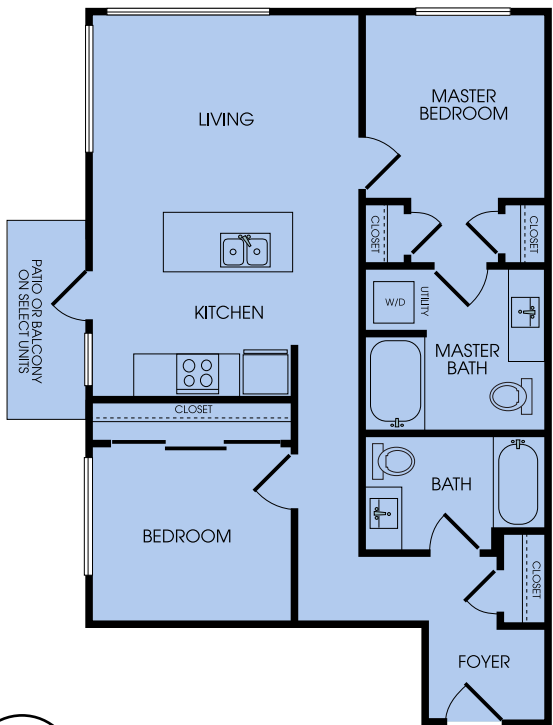

E2

TWO BEDROOM / TWO BATH 915-996 SF

F2

LOFT / ONE BATH 425-433 SF

LOWER LEVEL

UPPER LEVEL

RESTAURANTS

1. Quinn's
2. Pike Street Fish Fry
3. Via Tribunali
4. Big Mario's
New York Pizza
5. 8oz Burger
6. Marination Station
7. Tavern Law
8. Barrio
9. Annapurna Café