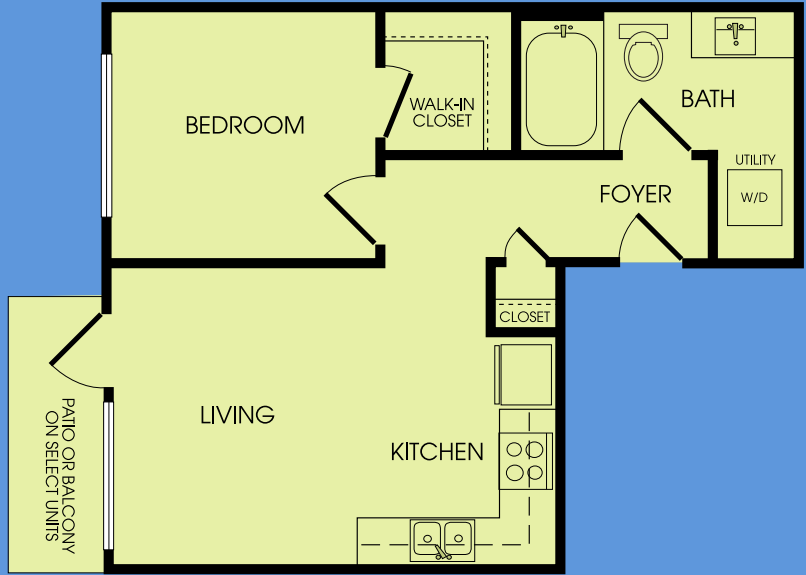

A5

STUDIO / ONE BATH 425-433 SF

C4

ONE BEDROOM / ONE BATH 522-562 SF